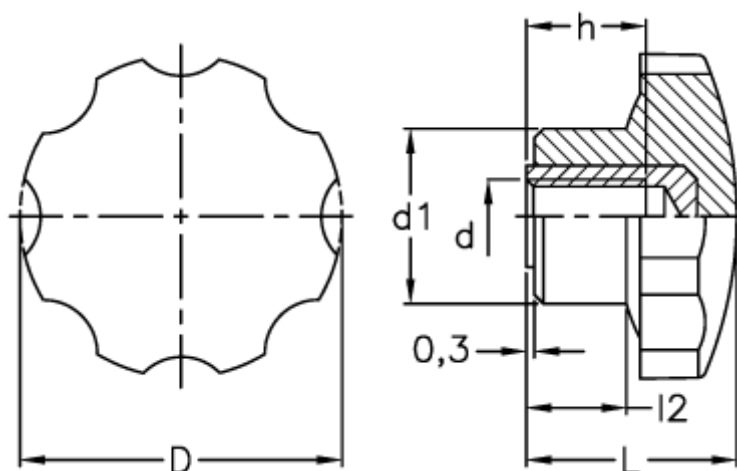

# Data Sheet

Article number: 2302073521

Description: E+G Lobe knob  
VH.153/74 B-M12

## Measures

D	= 72
d1	= 32
d 6H	= M12
h	= 20
L	= 46
l2	= 21